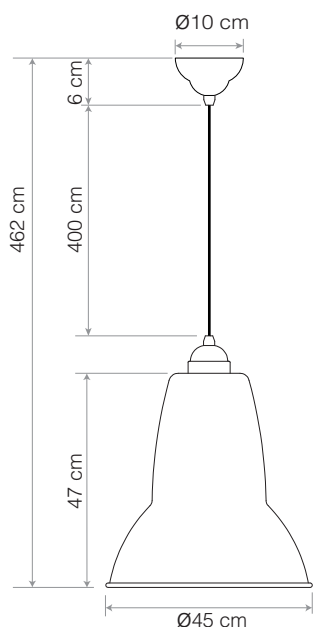

Original 1227™ Giant Pendant

ANGLEPOISE®

Original 1227™ Giant Collection | Technical Sheet

Launched In 2005 | Designed by George Carwardine

Product	Closest RAL Reference

Gloss Finish

Pendant - Jet Black	RAL 9017
Pendant - Alpine White	RAL 9016
Pendant - Citrus Yellow	RAL 1018
Pendant - Crimson Red	RAL 3001
Pendant - Marine Blue	RAL 5001
Pendant - Slate Grey	RAL 7012

Satin Finish

Pendant - Jet Black	RAL 9017

Pendant Custom Colour or Finish

Description

The Original 1227™ Giant Pendant demands to be noticed. Positioned over a dining or meeting room table, a kitchen worktop, or anywhere you please, its larger-than-life scale and stunning range of colours will inject playful, individual style into any interior space.

Our Giant lamps are hand built in the UK.
Please check for availability and lead-times.

Materials

- Gloss or Satin powder coat finishes
- Bright Chrome plated ceiling rose
- Aluminium Shade
- Chrome plated fittings
- Fabric cable
- IP20 rating

Dimensions

- Shade diameter: $\varnothing$ 45cm
- Shade height: 47cm
- Ceiling rose diameter: $\varnothing$ 10cm
- Cable length: 400cm
- Pendant Packaging (L x W x H): 48cm x 49cm x 55cm
- Pendant Packaged Weight: 4.26kg

Electrical

- Voltage: 220/240V, 50/60Hz
- Class II - Double Insulated
- E27 lamp holder
- Maximum permitted bulb: 60W Halogen E27
- Bulb not included

Bulb not included

Custom colour & finish available